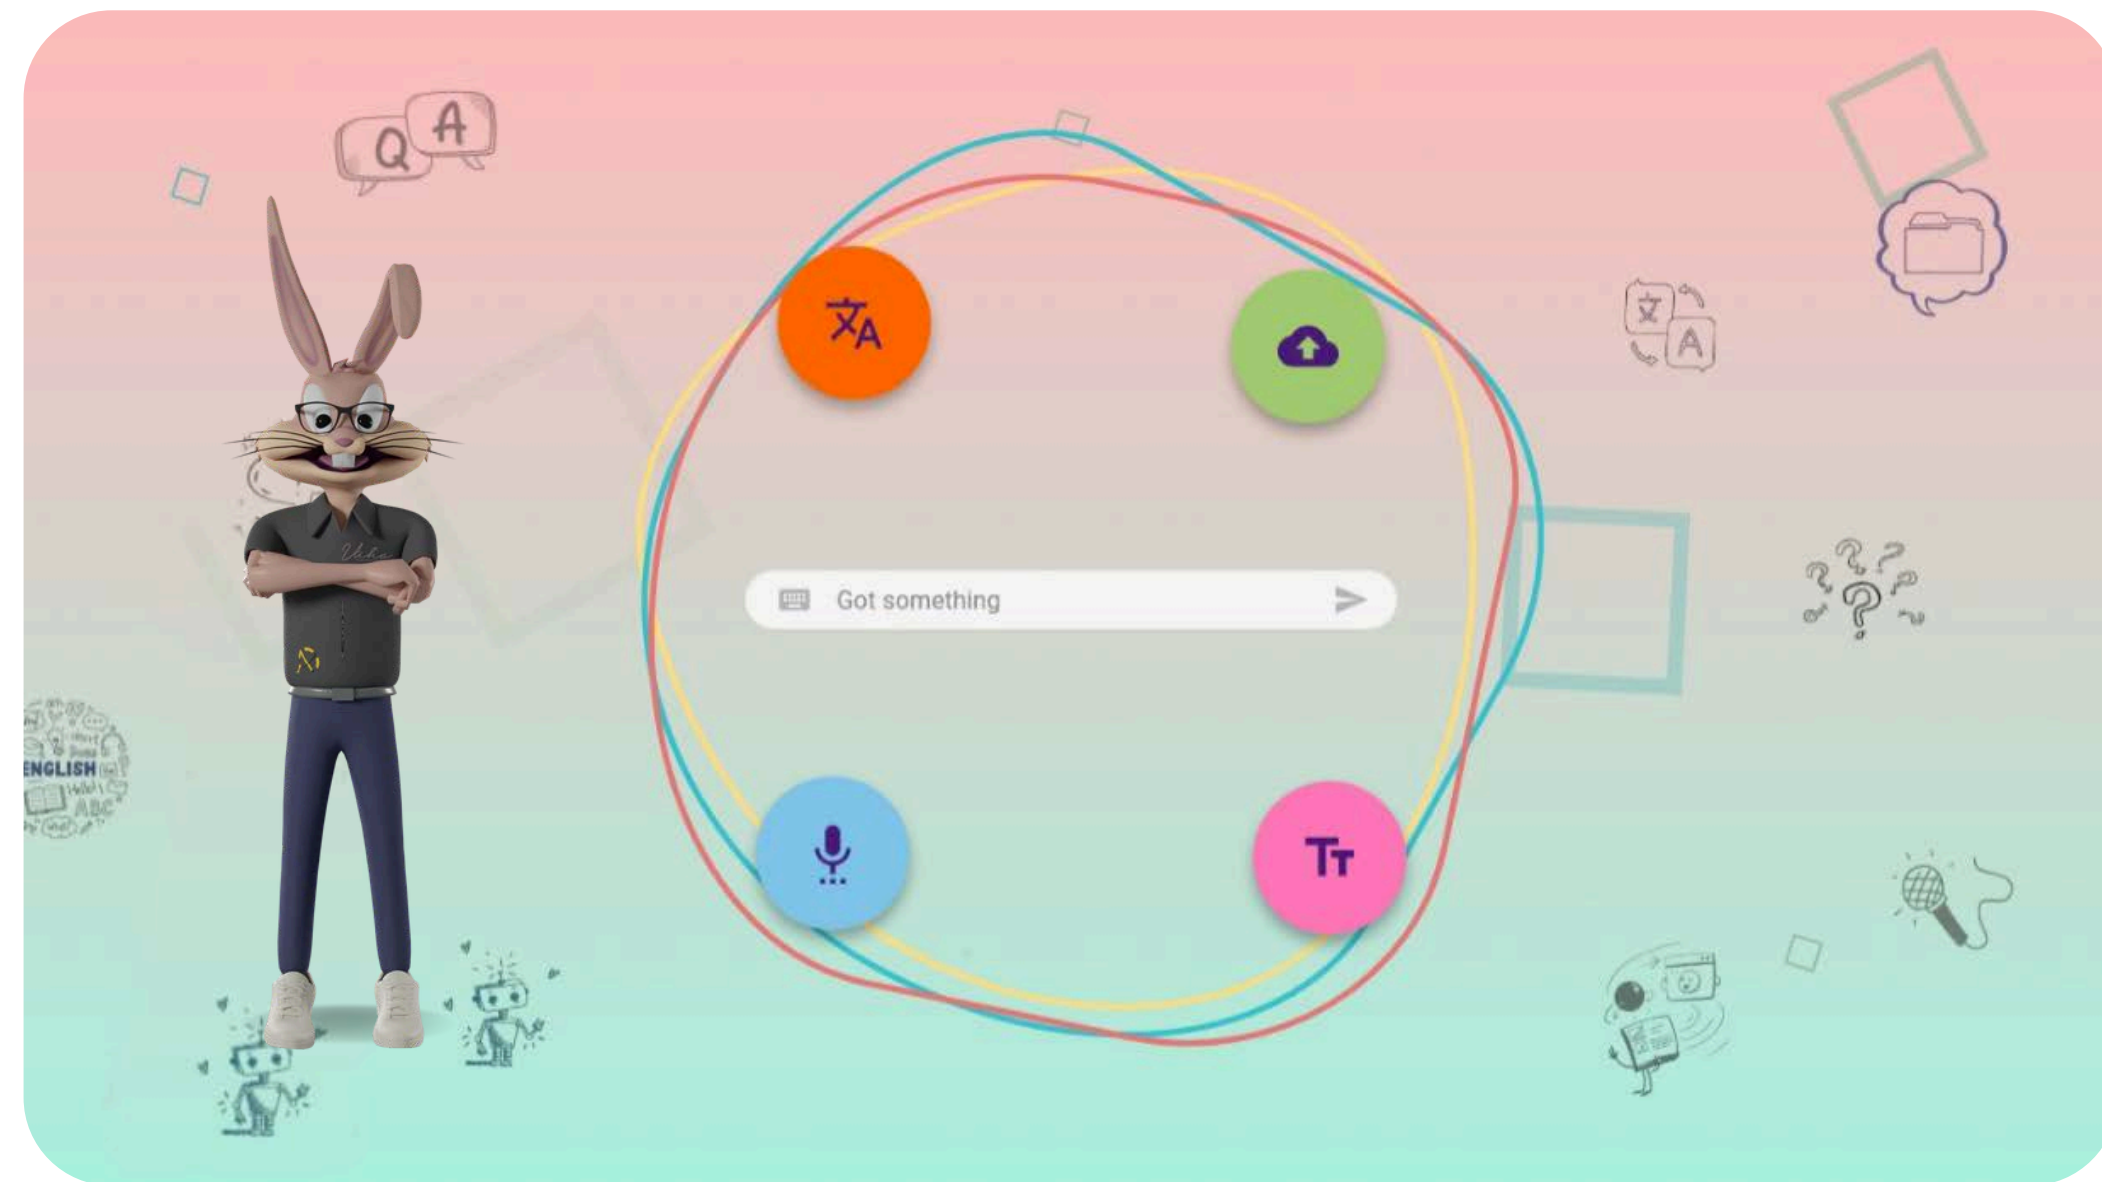

From advanced automation to simplified task management , VIHA can work in wide range of capabilities to streamline your operations.

VIHA's approach is with a platform mindset - blending consulting, productisation, and implementation to support real-time, intelligent decision-making across your enterprise.

Move from experimentation to enterprise-grade AI

VIHA IS AVAILABLE IN MULTIPLE VERSIONS

Viha
Virtually Integrated HumAnoid

WEB

- This is a **creative super hub** - You can upload, analyze and organize in one place.
- Drop in any **document and watch it transform** - VIHA **WEB** will summarize, Paraphrase and check your grammar.
- Need a quick transcript, **Just Talk!** VIHA **WEB** can give a transcript and convert your voice into text.
- **VIHA WEB** can translate and transform any languages - from international language to your regional language.