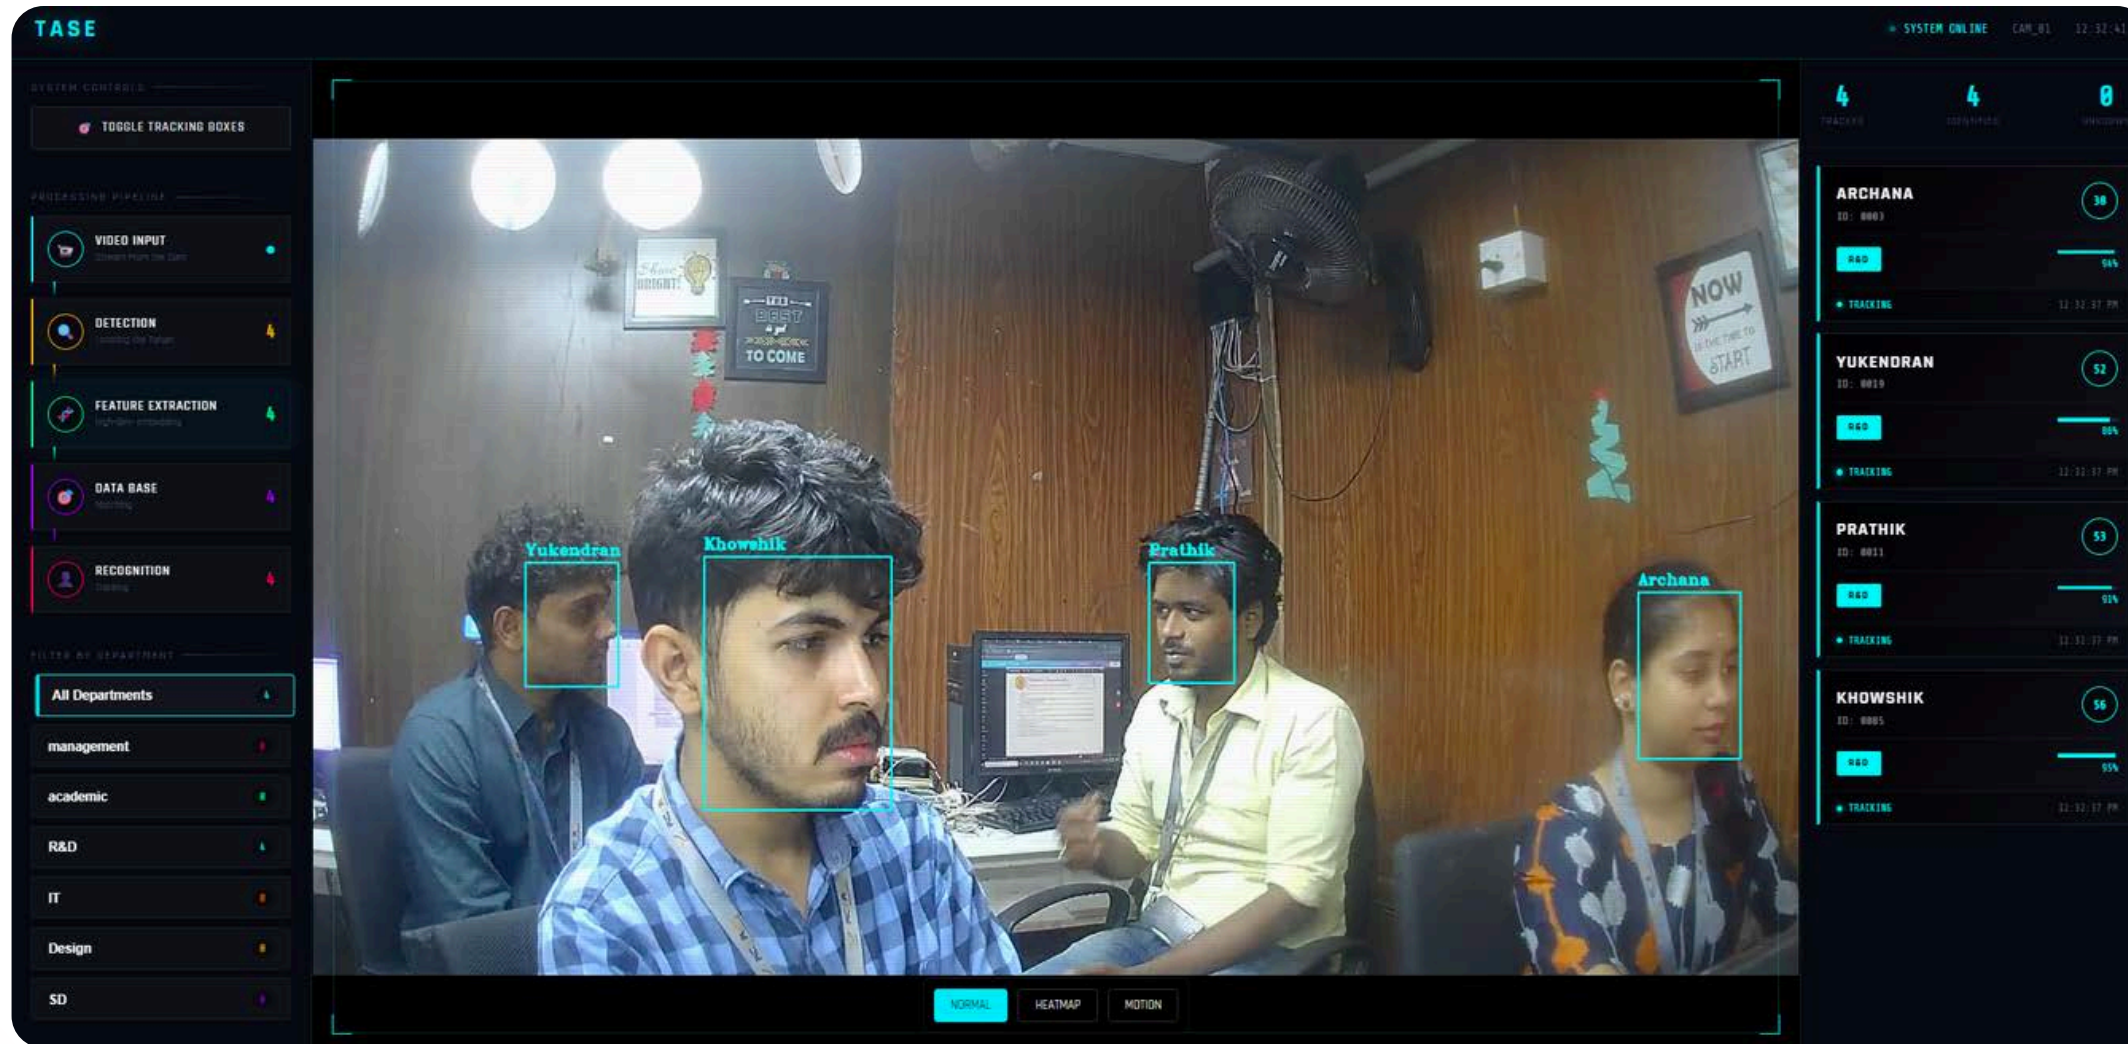

CLA helps easily check employee tasks, today's weather, or tomorrow's meetings and get all the details right away.

CLA keeps track of all employee leaves and automatically adjusts their pay when leaves are recorded.

CLA automatically creates and personalizes offer letters after the probation period to make onboarding faster and easier.

Just Talk! CLA will Take care!

TASE (The All Seeing Eye)

To improve visual classification and tracking efficiency, the system implements department-based color zoning. Each detected individual is enclosed within a **uniquely color-coded bounding box** corresponding to their department (e.g., Yellow – IT Admin, Blue – Software Developers), ensuring quick differentiation and operational clarity.

It **automatically detects** people entering or moving within organizational premises and also the department each individual belong to.

Tracks individuals across departments, floors, or designated areas without manual supervision.