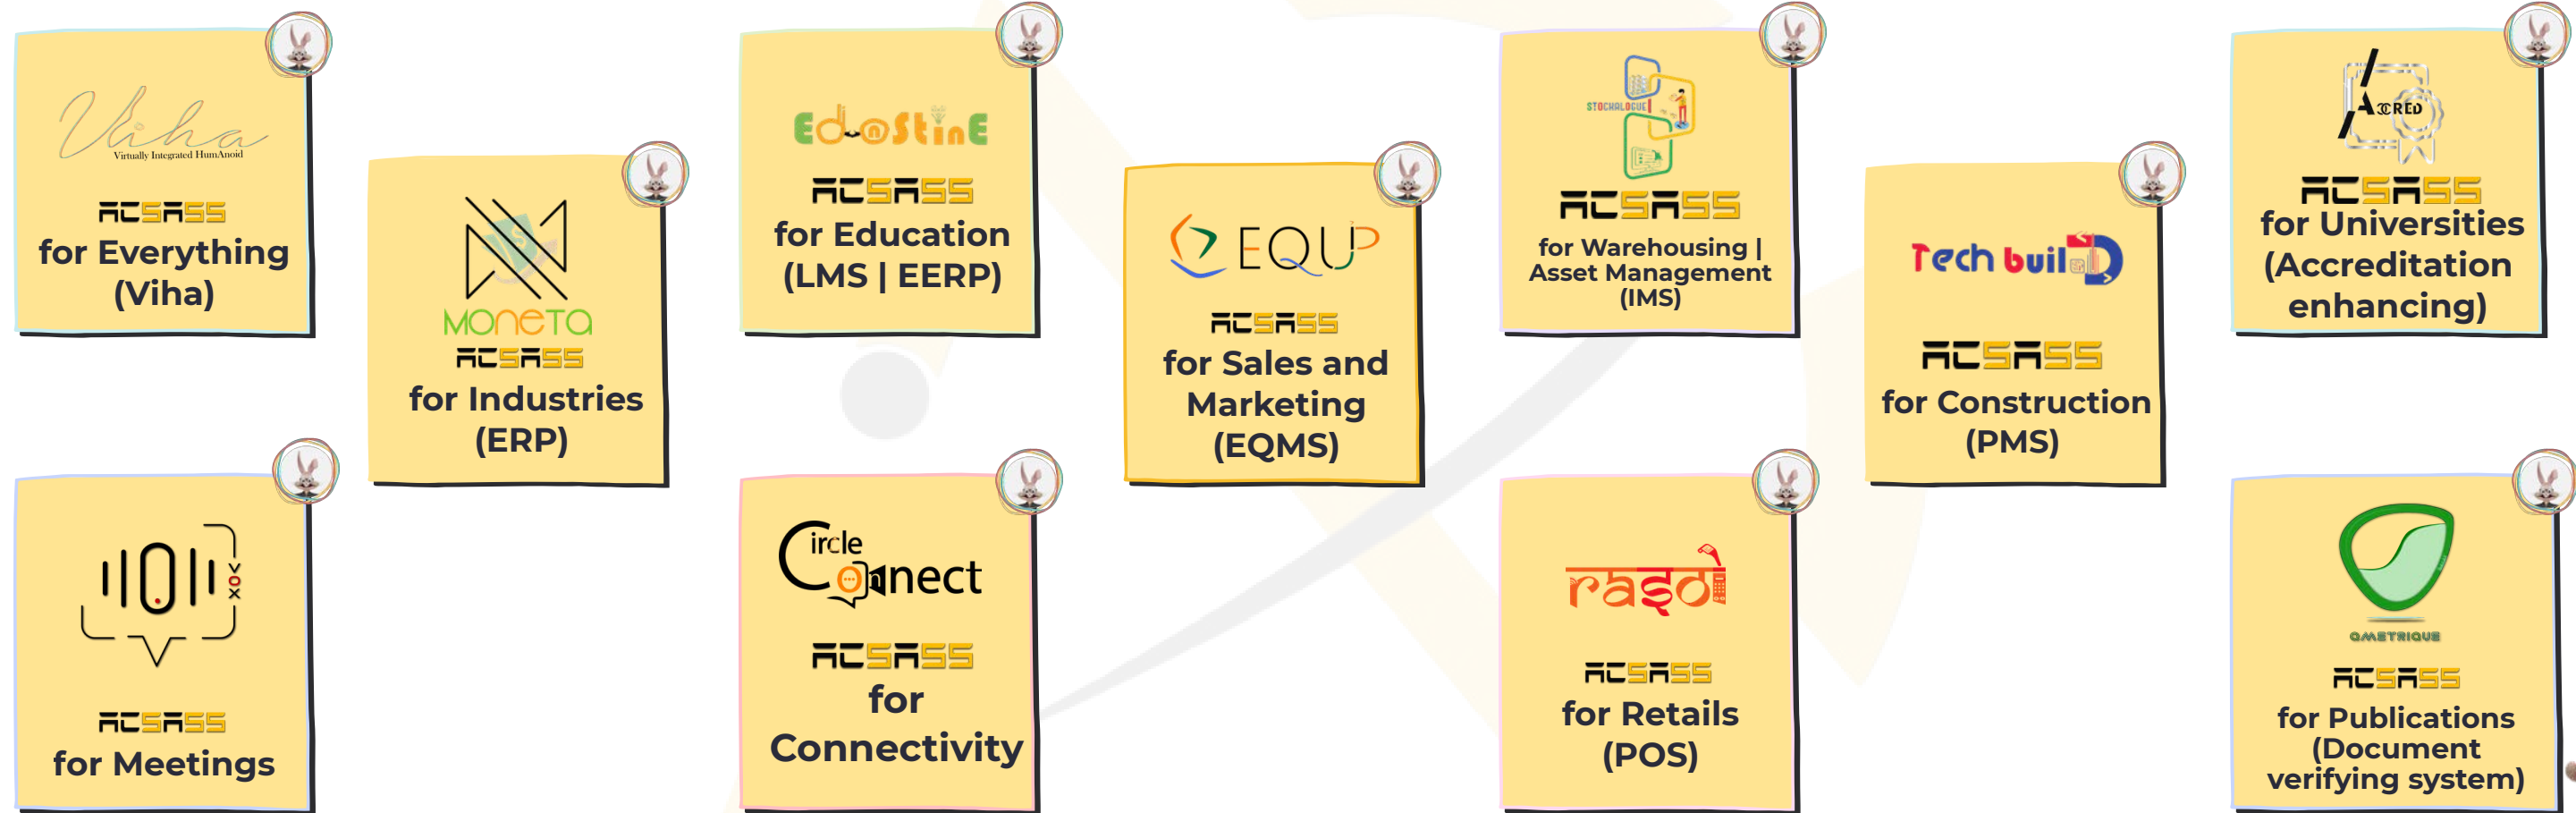

INTEGRATED

PRODUCTS